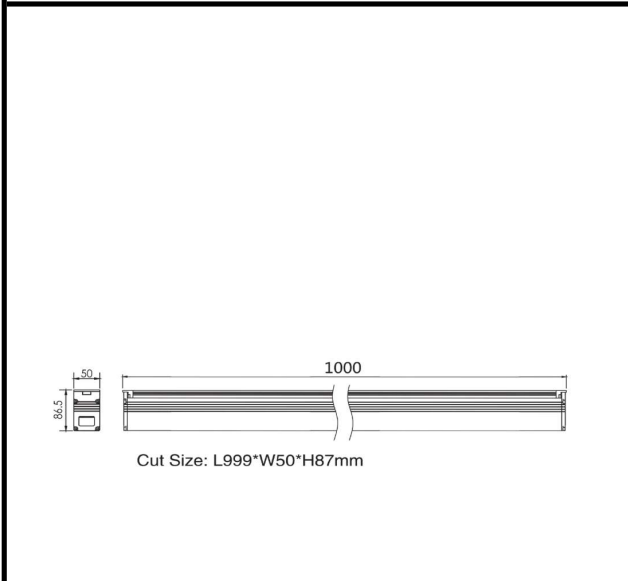

Sovitron Interior Pvt.Ltd.

Model Name	UNITY-2308 / DL-OSL-2308A-9(0.5M)
Description	linear Inground light

Technical description	Image
-----------------------	-------

Dimension	L=1000mm Cutout W=50mm H=87mm
Frame	Aluminum
Color Tempertaure	RGB
Power	11W
Total Luminous Flux	440 lm
Efficacy	40 lm/W
IP rating	67
Color Rendering	≥80
Mounting	Buried
Beam angle	, 12.5, 20, 30, 45, 60, 15X30, 10X60 Degree (Tilted 10 degrees: 15,30,45,20x35)
Optics	Tempered glass
Dimming	NON-Dimmable
Operating Voltage	220-240 VAC
Standard Lifetime	L70 minimum at 50,000 burning hours

Dimension diagram

Remarks:-